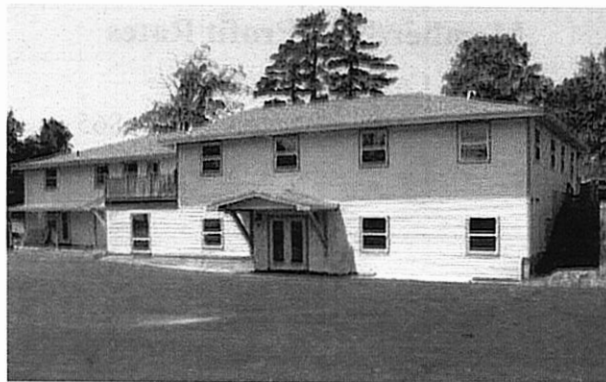

More information on having your next meeting at the Beaulieu Place Conference Center is available on our website at: <https://www.centralvt.com/businesses/central-vt-chamber-of-commerce/> or by calling the Central Vermont Chamber at 802-229-5711.